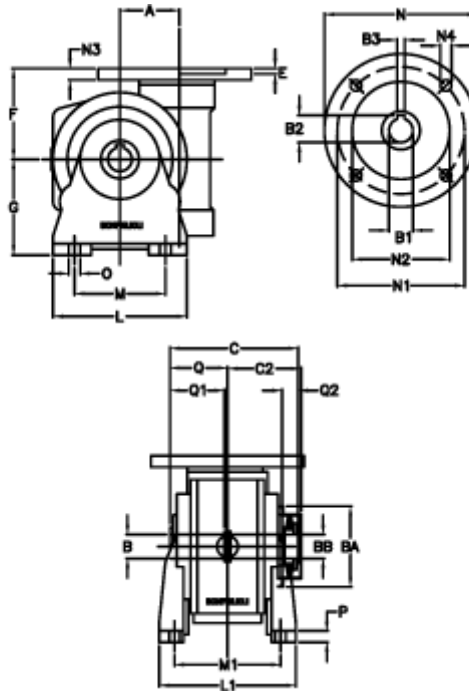

Article number: 390204402832716

Description: Worm Gear with Torque Limiter
VF 44-L1-V-28-P71B5

Measures

a	= 44.60	C2	= 48	M1	= 81.0	Q	= 32.0
B	= 18	Description	= VF 44V-xx-71B5	N	= 160	Q1	= 32
B1 E7	= 14	E	= 2.0	N1	= 130	Q2	= 12
B2	= 16.3	F	= 65	N2	= 110		
B3 H9	= 5	g	= 72	N3	= 10.5		
BA	= 40	L	= 90	N4	= 9,5		
BB H7	= 11	L1	= 98.0	O	= 8.5		
C	= 79	m	= 52	P	= 10		